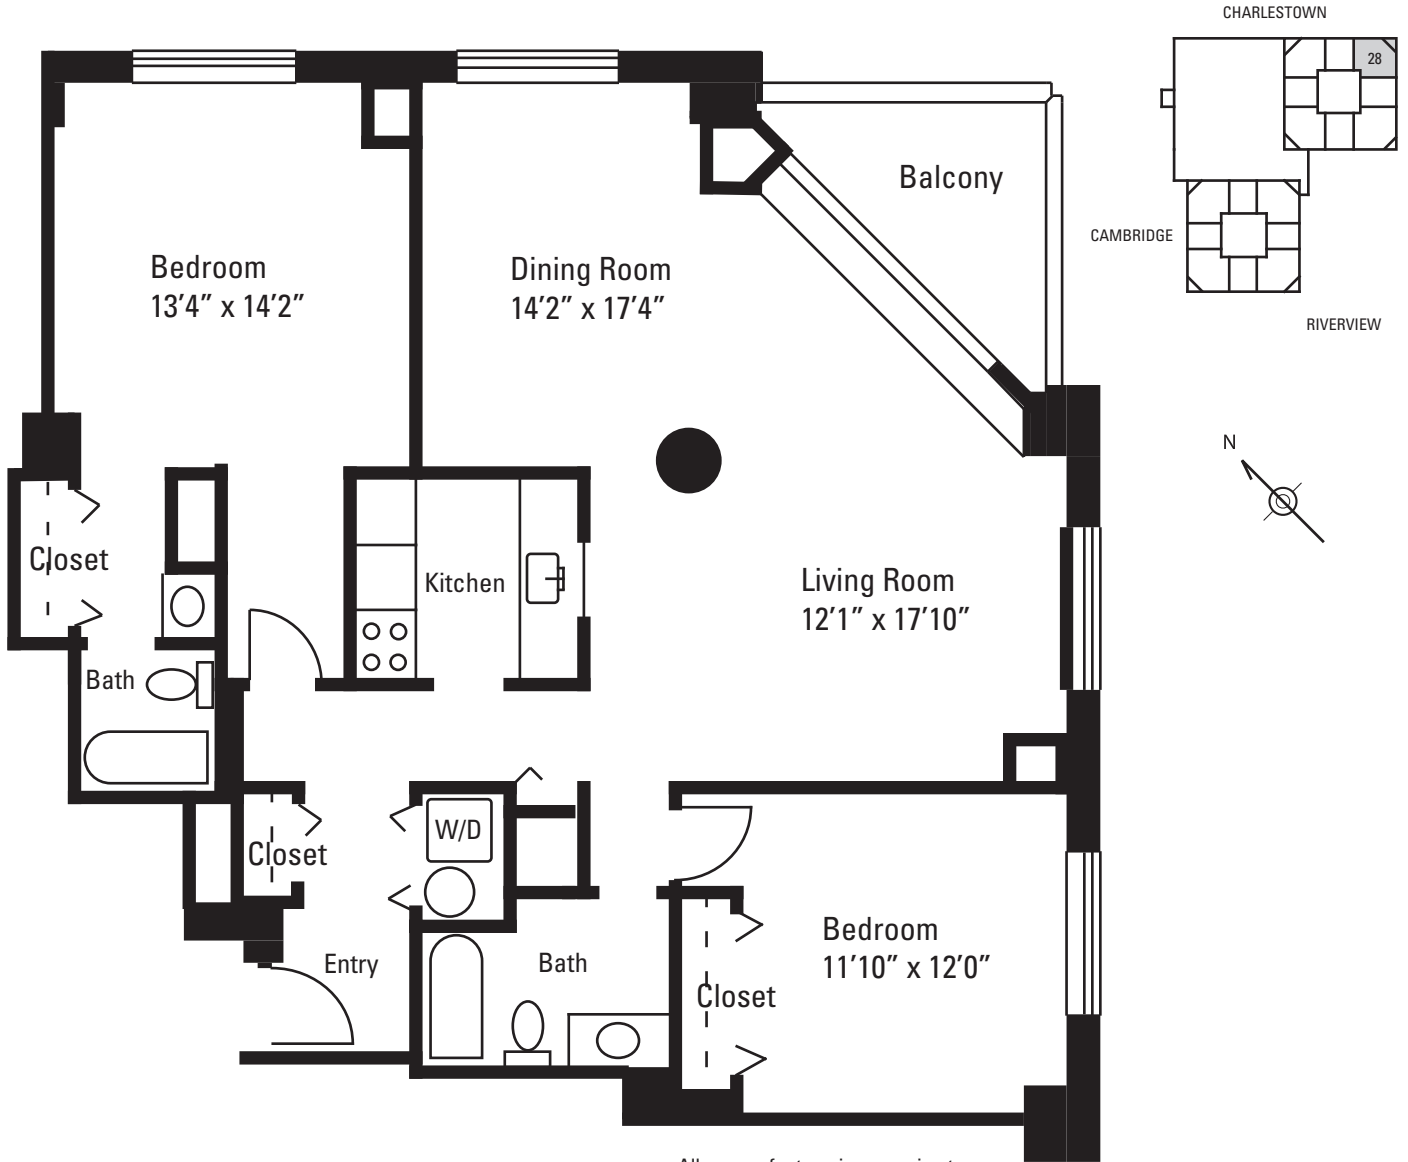

REGATTA

CORNER PENTHOUSE

TWO BEDROOM / TWO BATHROOM

All square footage is approximate.

For more information or to set up an appointment, please contact:

Joe Armstrong

Leasing Manager – REALTOR®

Office 617 570-0099